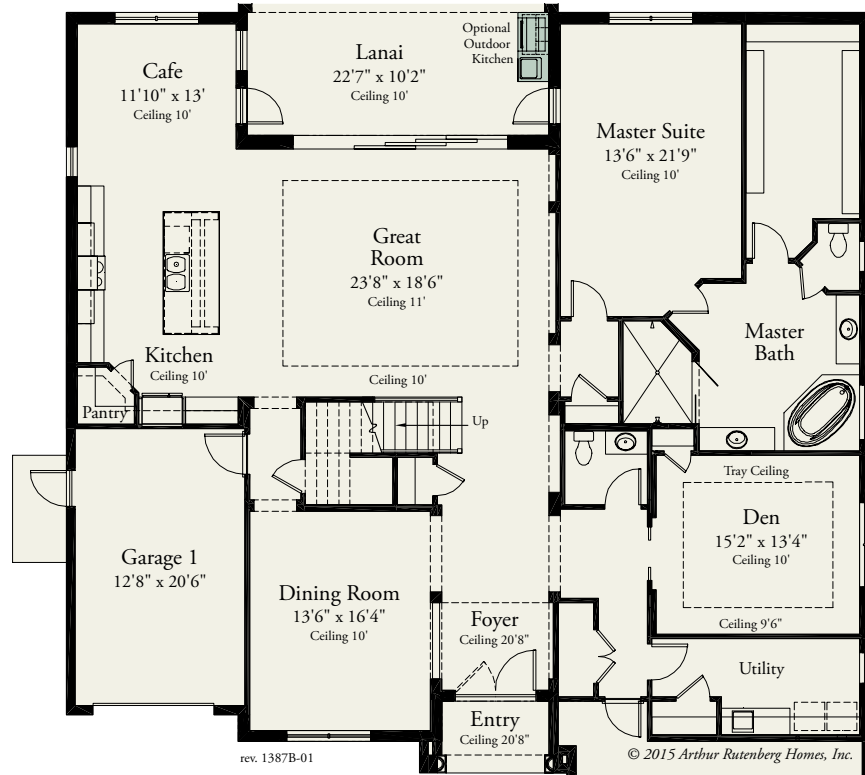

# Augusta

1387

4 BEDROOMS / 4.5 BATHS / DEN / GREAT ROOM / BONUS ROOM / 4,688 SQ FT (varies by elevation)

First Floor

Second Floor