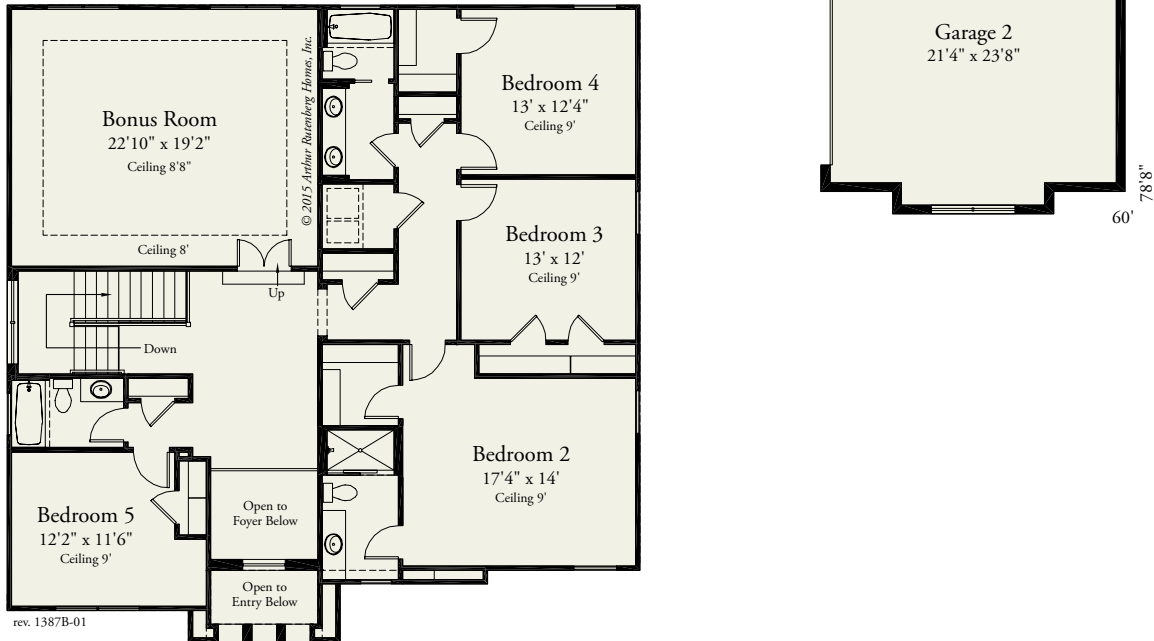

# Augusta

1387

4 BEDROOMS / 4.5 BATHS / DEN / GREAT ROOM / BONUS ROOM / 4,688 SQ FT (varies by elevation)

First Floor

Second Floor