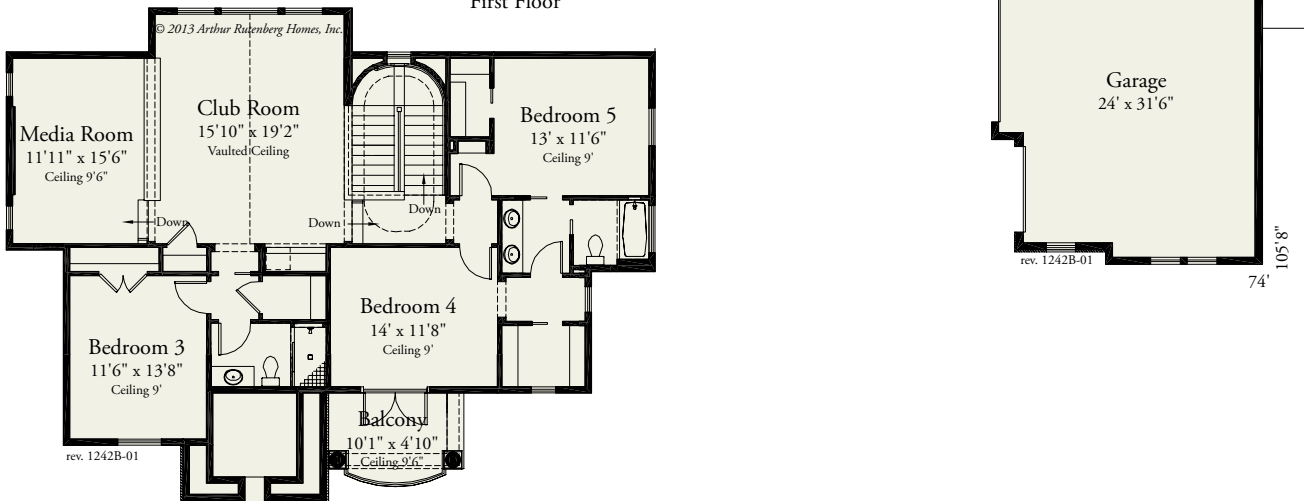

Carmel

1242

5 BEDROOMS / 5 BATHS / DEN / LIVING ROOM / LEISURE ROOM / CLUB & MEDIA ROOM / 4,760 SQ FT (varies by elevation)

Optional Outdoor Living Package "A"

First Floor

Second Floor