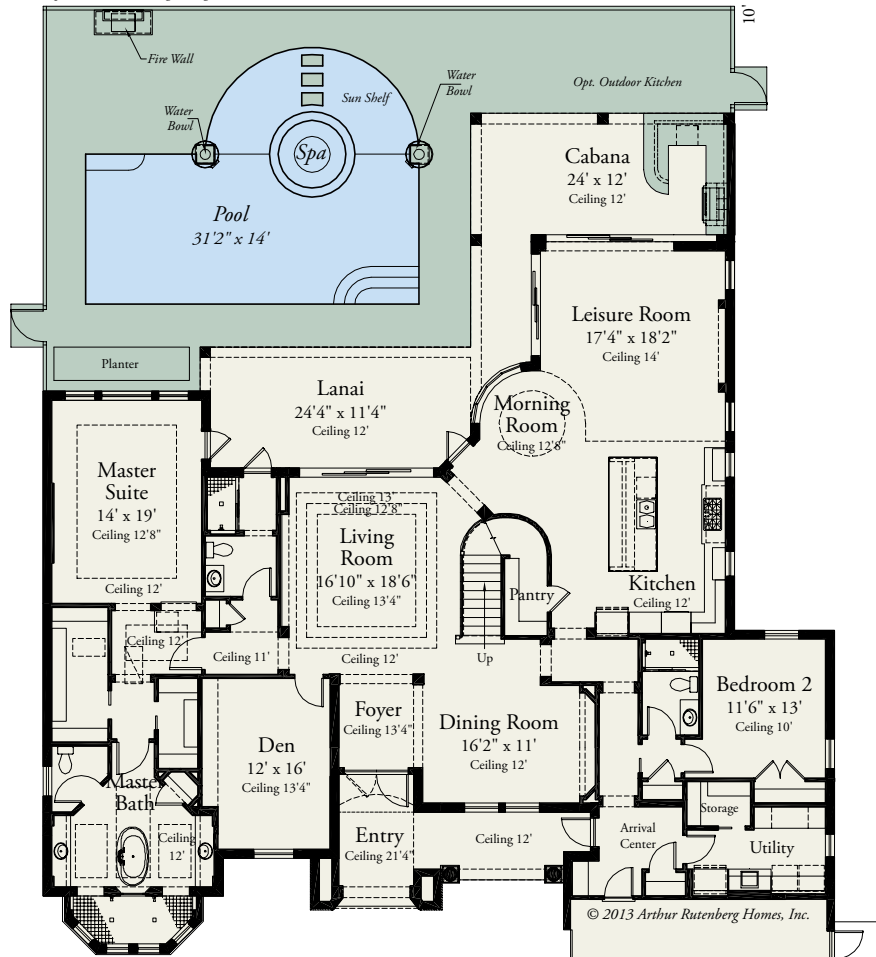

Carmel

1242

5 BEDROOMS / 5 BATHS / DEN / LIVING ROOM / LEISURE ROOM / CLUB & MEDIA ROOM / 4,760 SQ FT (varies by elevation)

Optional Outdoor Living Package "A"

First Floor

Second Floor