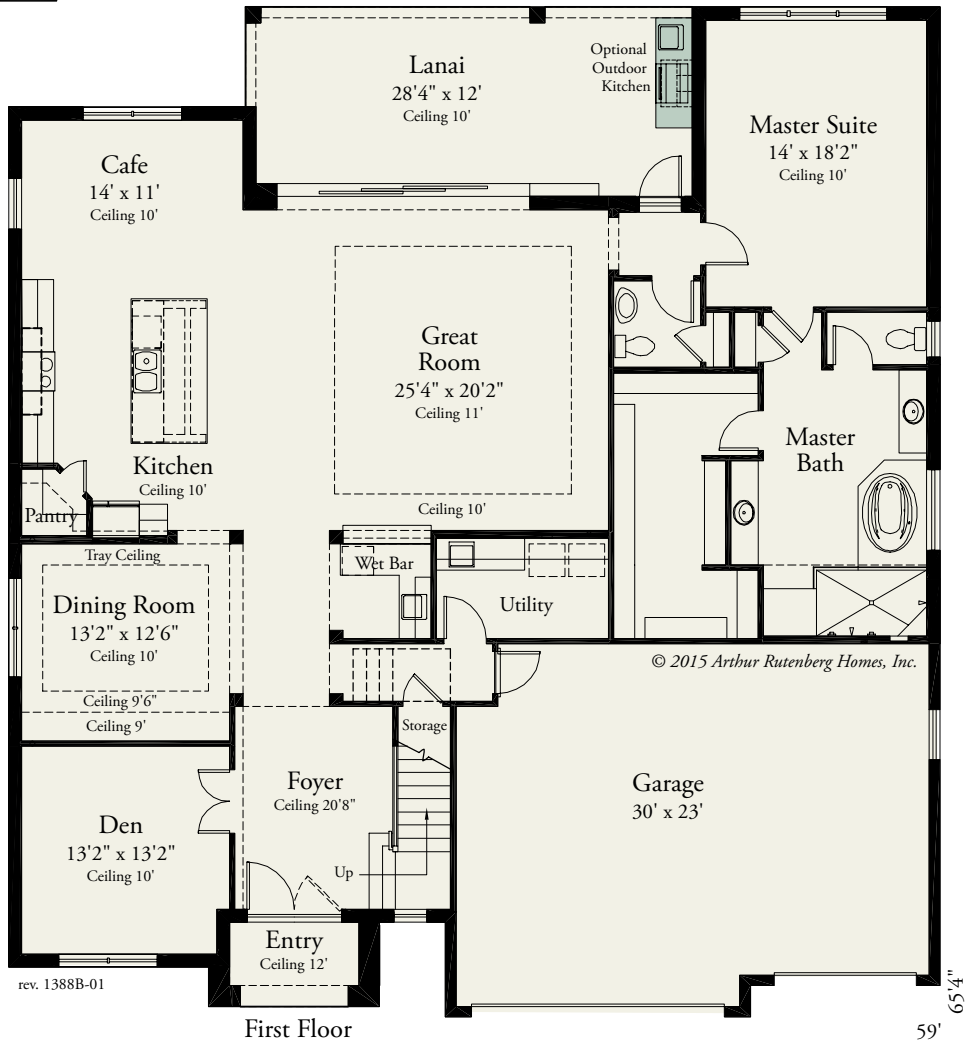

Pebble Beach

1388

4 BEDROOMS / 3.5 BATHS / DEN / GREAT ROOM / BONUS ROOM / 3,930 SQ FT (varies by elevation)

rev. 1388B-01

rev. 1388B-01

59'