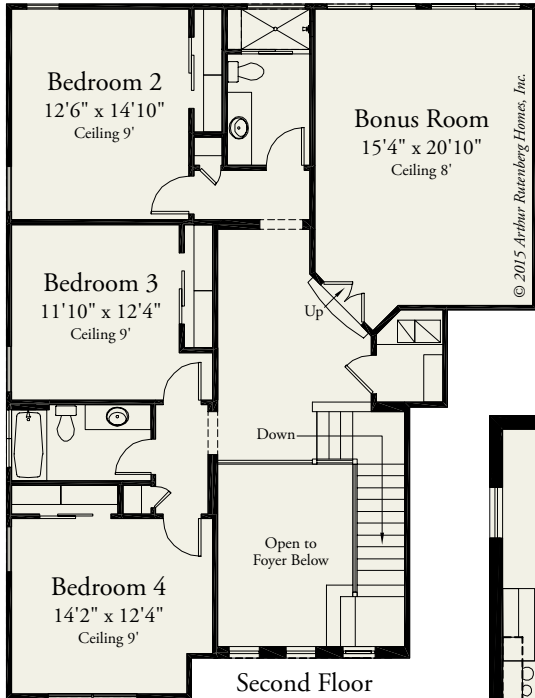

Pebble Beach

1388

4 BEDROOMS / 3.5 BATHS / DEN / GREAT ROOM / BONUS ROOM / 3,930 SQ FT (varies by elevation)

rev. 1388B-01

rev. 1388B-01

59'